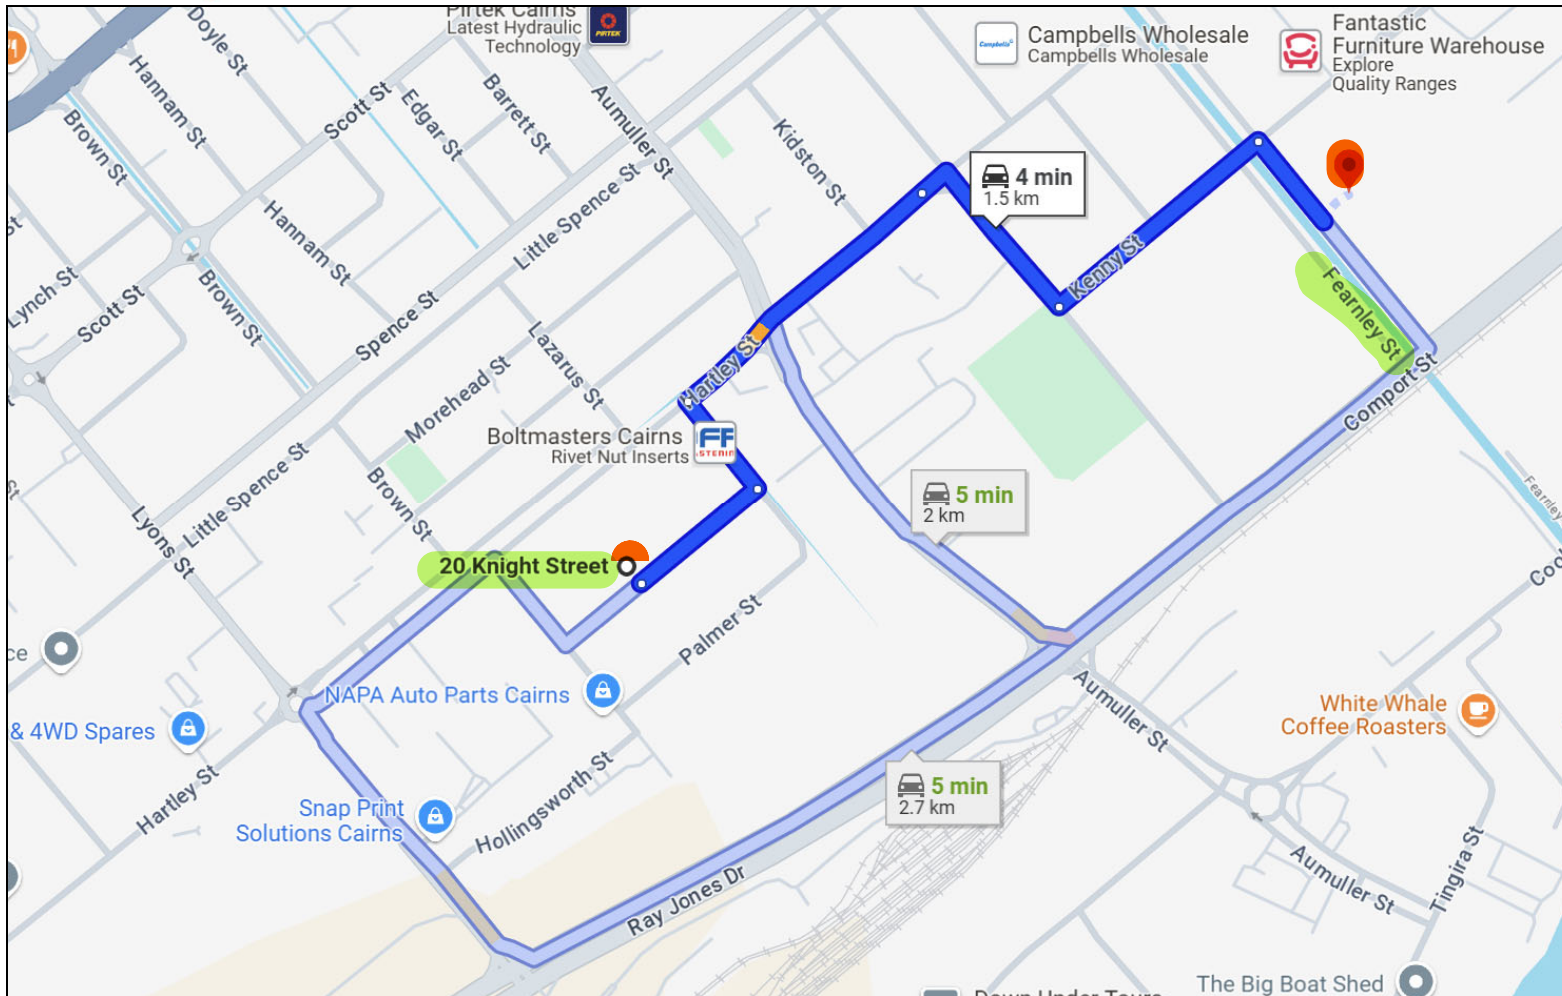

CASHCOR
ENGINEERING

"YOUR ONE STOP
ENGINEERING SHOP"

DIRECTIONS

FROM: Cashcor - Knight Street office at 20 Knight Street, Portsmith QLD 4870

TO: New Cashcor Sheds - 64 Fearnley Street, Portsmith QLD 4870

Knight Street Office:

Fearnley Street Office:

**Turn over page to get
step by step directions...**

STEP BY STEP DIRECTIONS:

START: 20 Knight St | Portsmith QLD 4870

STEP 1: Head north-east towards Davis Milk on the corner of Knight and Hasell Streets - 200 metres

STEP 2: Turn left onto Hasell Street - past Boltmasters.

STEP 3: Turn right onto Hartley Street

STEP 4: Turn right onto Buchan St – 280 metres

STEP 5: Turn left onto Kenny St – 350 metres

STEP 6: Turn right onto Fearnley St – 140 metres - Destination will be on the left - **Finish at: 64 Fearnley St, Portsmith QLD 4870**